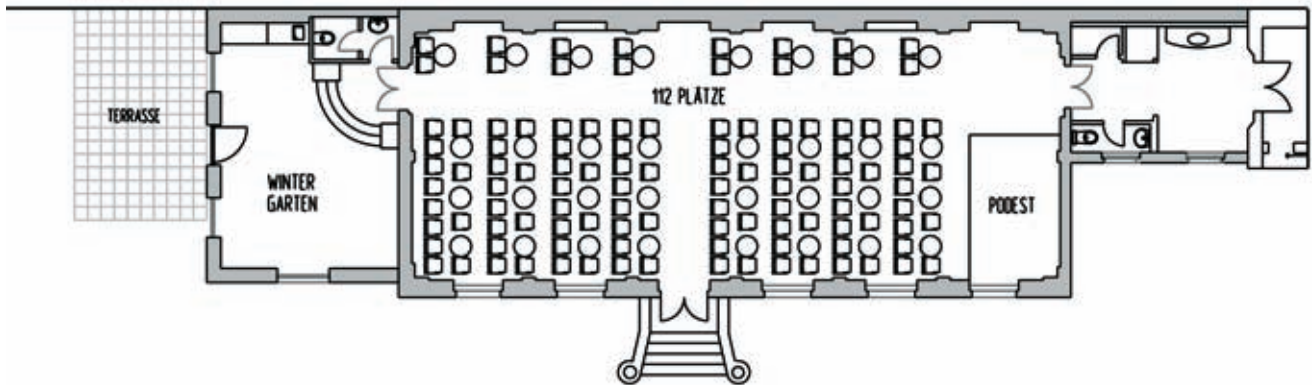

Yoga

Book Presentation

Spirit

NOTE

Ballroom

130 m² (18 m x 7.50 m x 5.20 m), ground floor level
Flexibly seating up to 170
Hard wood plank flooring
Lighting with dimmer switches
Thermostat-controlled heating
Air condition
Sound insulation windows
concert quality piano

Adjoining rooms

Foyer 70 m², basement 75 m², office 20 m²
Kitchen 15 m² with high voltage power supply 32A CEE35
Winter garden 33 m² with kitchenette
4 guest bathrooms
Total space 340 m²
3 rooms and ballroom to be used separately
Patio and garden: limited use only

Spirit

Floor plan Ballroom Studio

Milonga

Floor plan Ballroom Studio

ground floor

Wriezener Str. 6, **13359 Berlin**

Wriezener Straße is at walking distance (10 minutes) from the train station "Bornholmer Straße". Bornholmer Straße (Prenzlauer Berg) becomes Osloer Straße (Berlin West, Mitte) at train station "Bornholmer Straße". Go on from there and take the third street on your right (one before Prinzenallee), Wriezener Straße No. 6 is on your right.

- S-Bahn "Bornholmer Straße" S1 S2 S25 S8 S85
- "Osloer Straße" U8 U9
- "Pankstraße" U8
- "Prinzenallee" Tram 50 Tram M13

basement

Get - together

Spirit

Variable seating patterns

Tango

112 seats

Family Constellation