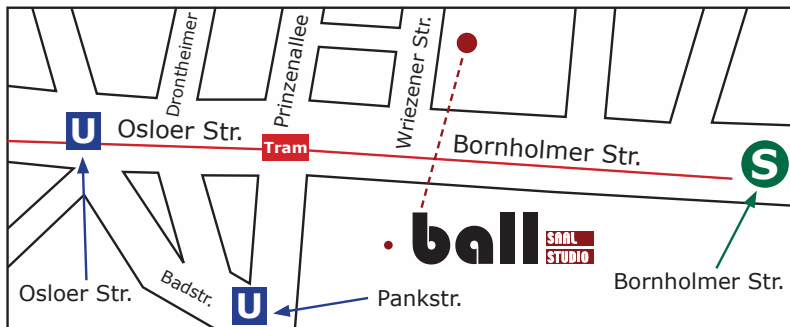

Spirit

Floor plan Ballroom Studio

Milonga

Floor plan Ballroom Studio

ground floor

Wriezener Str. 6, **13359 Berlin**

Wriezener Straße is at walking distance (10 minutes) from the train station "Bornholmer Straße". Bornholmer Straße (Prenzlauer Berg) becomes Osloer Straße (Berlin West, Mitte) at train station "Bornholmer Straße". Go on from there and take the third street on your right (one before Prinzenallee), Wriezener Straße No. 6 is on your right.

- S-Bahn "Bornholmer Straße" S1 S2 S25 S8 S85
- "Osloer Straße" U8 U9
- "Pankstraße" U8
- "Prinzenallee" Tram 50 Tram M13

basement

Get - together

Spirit

Variable seating patterns

Tango

112 seats

Family Constellation