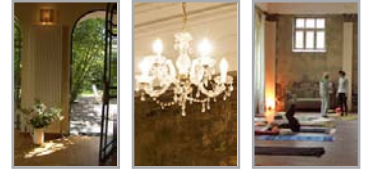

Seminar

Spirit

Workshop

*Harmony of space and time –
intense flow of energy*

The calmness of the neo-classical interior quickens the spirit to open up to new perception and novel experience.

The ballroom exudes an atmosphere of monasterial tranquility, inspirational frugality, mediterranean vitality, Venetian morbidity, poetic simplicity, and meditative concentration ...

The ballroom has got positive karma.

Summer School

The Ballroom Studio may be rented for seminars, lectures, conferences, and conventions.

Seminar participant, yoga 2007

"... my memories of this past weekend are entirely comforting, let alone the flow of energy within me. Thanks so much for the wonderful care you gave us and for making this experience possible for us."

Yoga

Book Presentation

Spirit

NOTE

Ballroom

130 m² (18 m x 7.50 m x 5.20 m), ground floor level
Flexibly seating up to 170
Hard wood plank flooring
Lighting with dimmer switches
Thermostat-controlled heating
Air condition
Sound insulation windows
concert quality piano