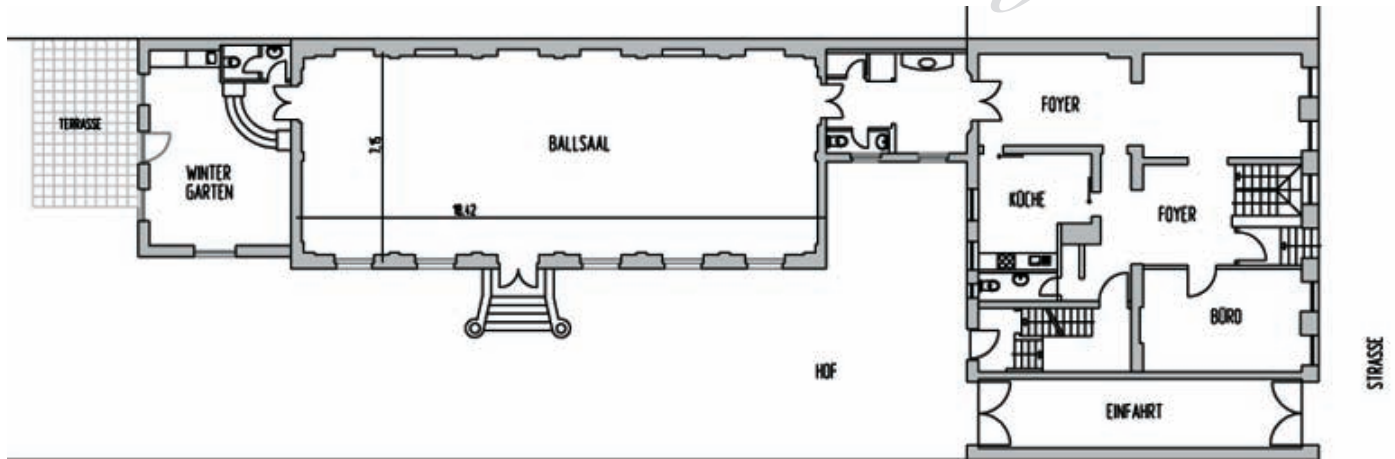

Spirit

Floor plan Ballroom Studio

Milonga

Floor plan Ballroom Studio

ground floor