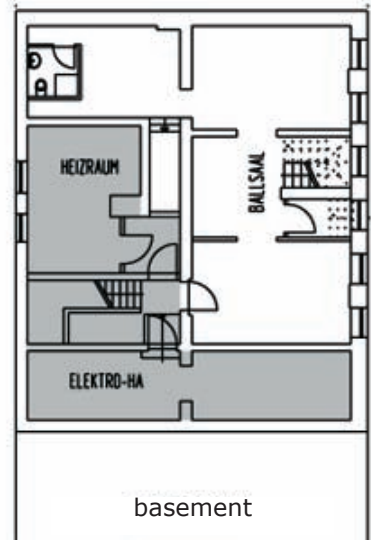

Yoga

Book Presentation

Spirit

NOTE

Ballroom

130 m² (18 m x 7.50 m x 5.20 m), ground floor level
Flexibly seating up to 170
Hard wood plank flooring
Lighting with dimmer switches
Thermostat-controlled heating
Air condition
Sound insulation windows
concert quality piano

Adjoining rooms

Foyer 70 m², basement 75 m², office 20 m²
Kitchen 15 m² with high voltage power supply 32A CEE35
Winter garden 33 m² with kitchenette
4 guest bathrooms
Total space 340 m²
3 rooms and ballroom to be used separately
Patio and garden: limited use only

Spirit

Floor plan Ballroom Studio

Milonga

Floor plan Ballroom Studio

ground floor

Wriezener Str. 6, **13359 Berlin**

Wriezener Straße is at walking distance (10 minutes) from the train station "Bornholmer Straße". Bornholmer Straße (Prenzlauer Berg) becomes Osloer Straße (Berlin West, Mitte) at train station "Bornholmer Straße". Go on from there and take the third street on your right (one before Prinzenallee), Wriezener Straße No. 6 is on your right.

- S-Bahn "Bornholmer Straße" S1 S2 S25 S8 S85
- "Osloer Straße" U8 U9
- "Pankstraße" U8
- "Prinzenallee" Tram 50 Tram M13

basement

Get - together

Spirit

Variable seating patterns

Tango

112 seats

Family Constellation