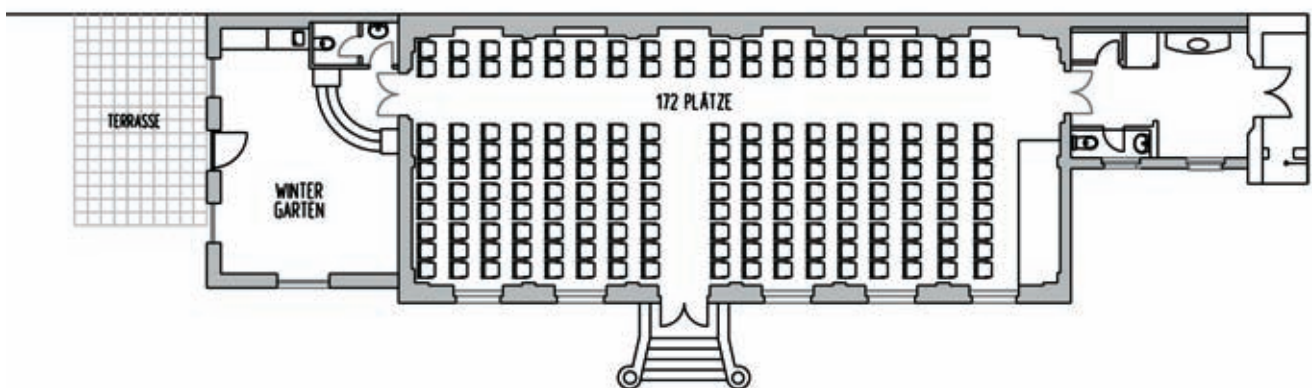

Yoga

Book Presentation

Spirit

NOTE

Ballroom

130 m² (18 m x 7.50 m x 5.20 m), ground floor level
Flexibly seating up to 170
Hard wood plank flooring
Lighting with dimmer switches
Thermostat-controlled heating
Air condition
Sound insulation windows
concert quality piano

Adjoining rooms

Foyer 70 m², basement 75 m², office 20 m²
Kitchen 15 m² with high voltage power supply 32A CEE35
Winter garden 33 m² with kitchenette
4 guest bathrooms
Total space 340 m²
3 rooms and ballroom to be used separately
Patio and garden: limited use only

Spirit

Floor plan Ballroom Studio

Milonga

Floor plan Ballroom Studio

ground floor

Wriezener Str. 6, **13359 Berlin**

Wriezener Straße is at walking distance (10 minutes) from the train station "Bornholmer Straße". Bornholmer Straße (Prenzlauer Berg) becomes Osloer Straße (Berlin West, Mitte) at train station "Bornholmer Straße". Go on from there and take the third street on your right (one before Prinzenallee), Wriezener Straße No. 6 is on your right.

- S-Bahn "Bornholmer Straße" S1 S2 S25 S8 S85
- "Osloer Straße" U8 U9
- "Pankstraße" U8
- "Prinzenallee" Tram 50 Tram M13

basement

Get - together

Spirit

Variable seating patterns

Tango

112 seats

Family Constellation